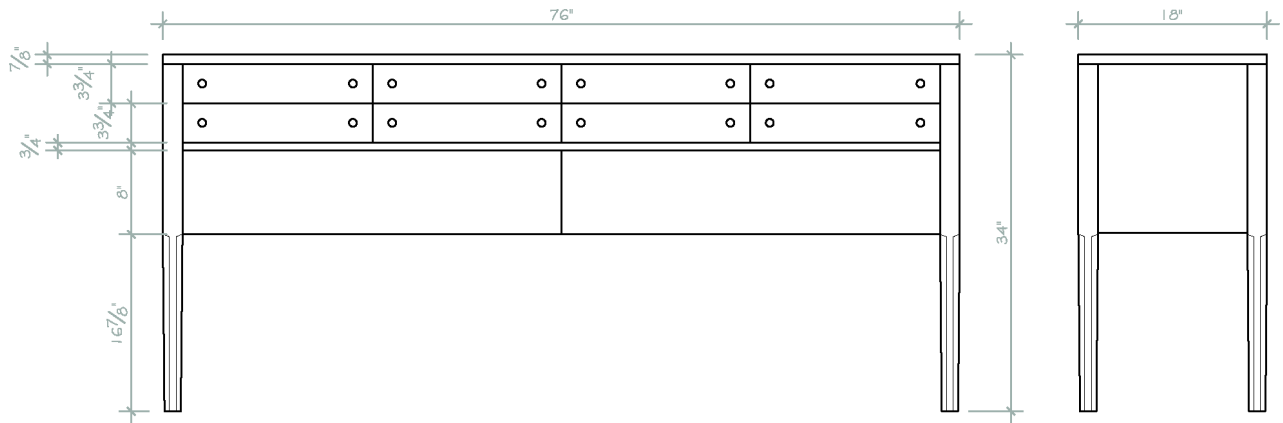

heidi earnshaw design

34" HATHAWAY

The Hathaway dresser combines a shaker simplicity with careful proportions and tall bevelled legs that give the piece its character. Hidden within the restrained form is an intricate web of traditional joinery that supports dovetailed drawers running on wood slides. The spare surface features turned knobs and recessed handles that provide access to the lower drawers. The Hathaway dresser is available in horizontal and vertical formats with 5 to 12 drawers. The small drawers are perfect for cutlery and napkins in the dining room, office supplies in the home office or hats gloves and dog leashes in the front hall.

DIMENSIONS

34H x 76L x 18D
10 Drawers

MATERIALS

Walnut
Maple
White Oak

starting at \$10800 + hst • custom sizes and finishes available