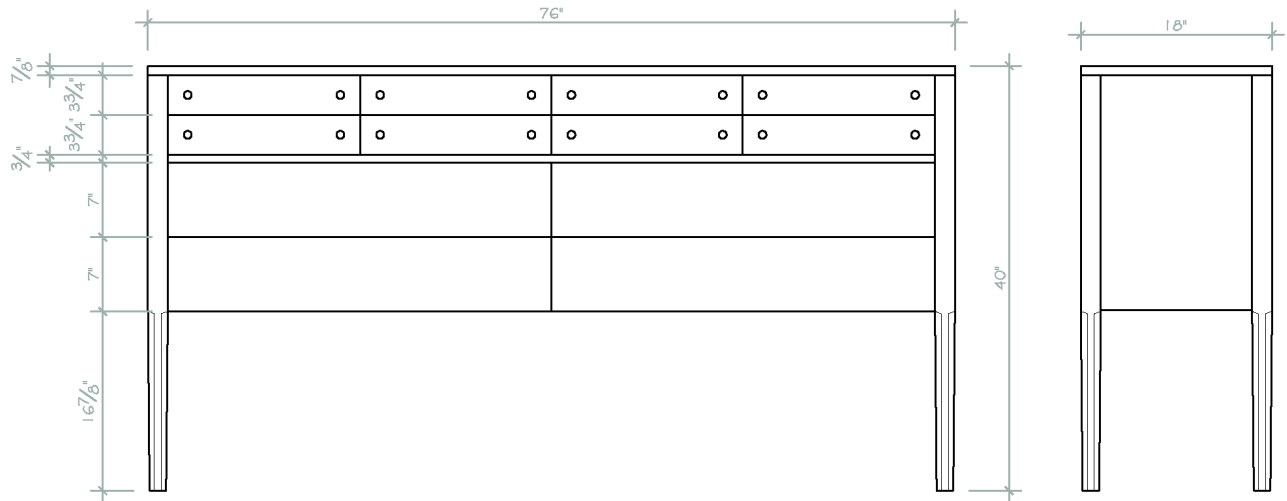

## 40" HATHAWAY

The Hathaway dresser combines a shaker simplicity with careful proportions and tall bevelled legs that give the piece its character. Hidden within the restrained form is an intricate web of traditional joinery that supports dovetailed drawers running on wood slides. The spare surface features turned knobs and recessed handles that provide access to the lower drawers. The Hathaway dresser is available in horizontal and vertical formats with 5 to 12 drawers. The small drawers are perfect for cutlery and napkins in the dining room, office supplies in the home office or hats gloves and dog leashes in the front hall.

### DIMENSIONS

40H x 76L x 18D  
12 Drawers