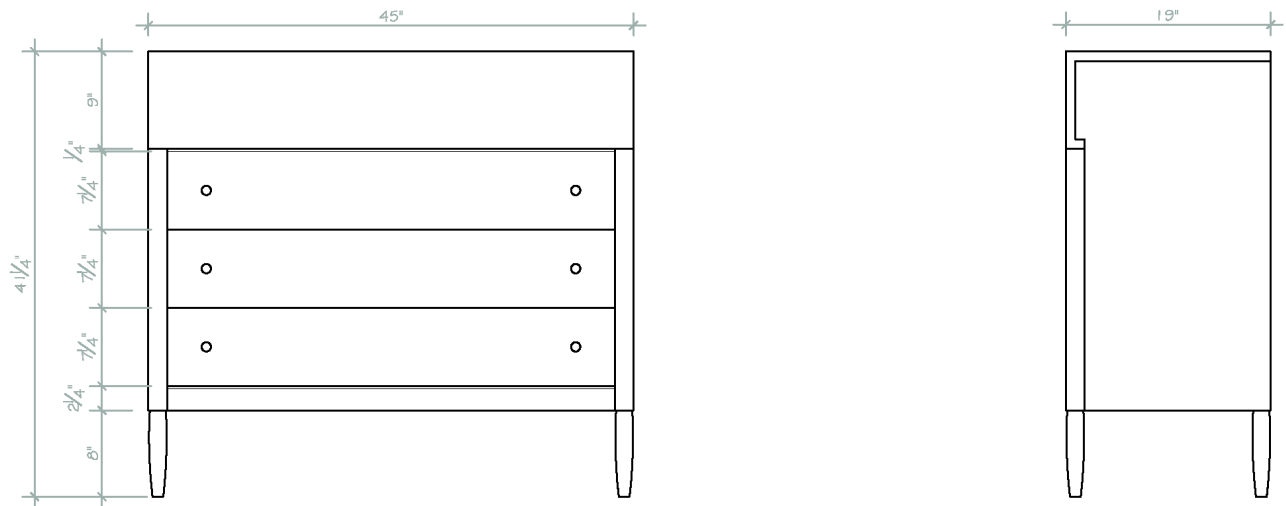

## 45" HANNAH DRESSER

The Hannah dresser has a modern feel with historic roots. The form is based on the American empire style and defined by the heavy architectural overhang of the upper drawers. Together with the leg “columns” they create a graphic frame around the lower drawers. Integrated handles shaped into a return on the underside of the upper drawer project through the side panels. Turned legs hold the case off the floor to create a feeling of lightness.

### DIMENSIONS

45L x 41.25H x 19D