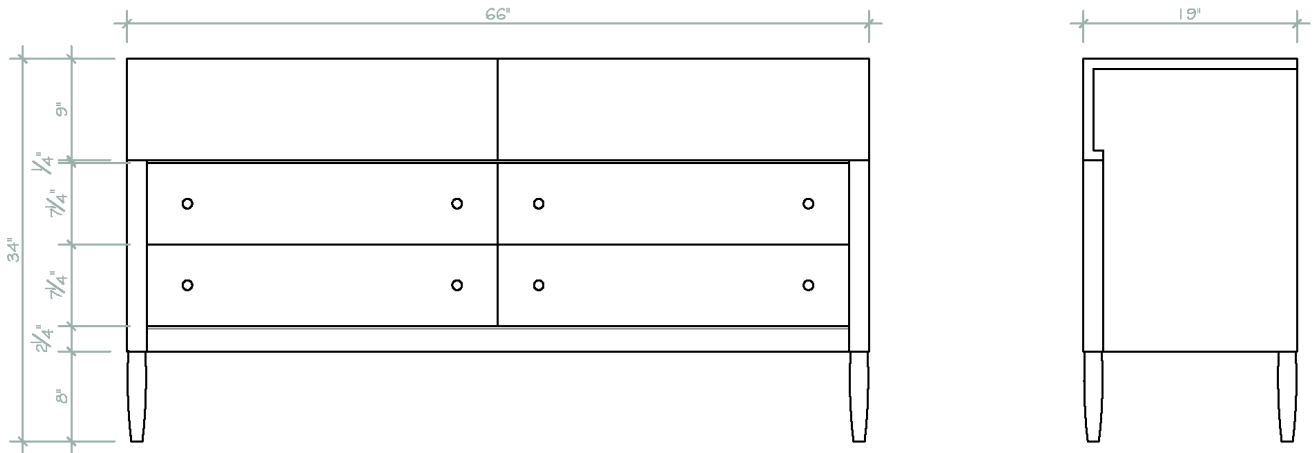

## 66" HANNAH DRESSER

The Hannah dresser has a modern feel with historic roots. The form is based on the American empire style and defined by the heavy architectural overhang of the upper drawers. Together with the leg “columns” they create a graphic frame around the lower drawers. Integrated handles shaped into a return on the underside of the upper drawer project through the side panels. Turned legs hold the case off the floor to create a feeling of lightness.

### DIMENSIONS

66L x 34H x 19D