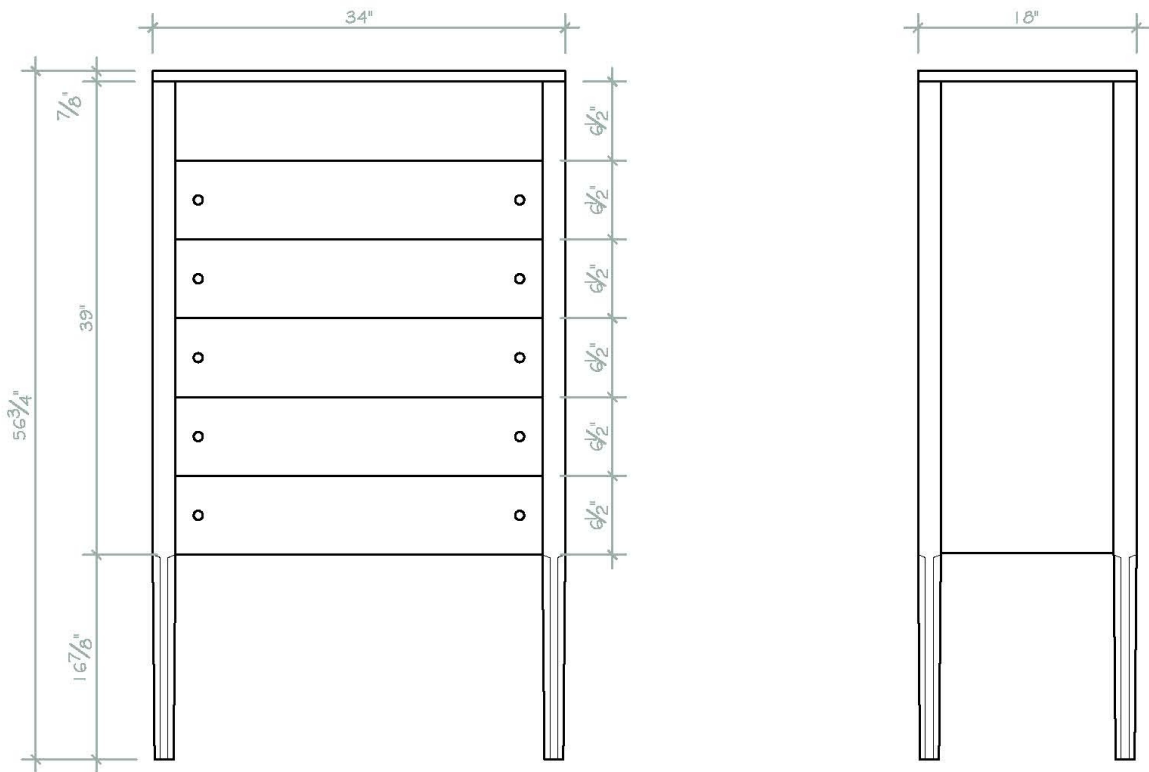

heidi earnshaw design

HIGHBOY HATHAWAY

The Hathaway dresser combines a shaker simplicity with careful proportions and tall bevelled legs that give the piece its character. Hidden within the restrained form is an intricate web of traditional joinery that supports dovetailed drawers running on wood slides. The spare surface features turned knobs and recessed handles that provide access to the lower drawers. The Hathaway dresser is available in horizontal and vertical formats with 5 to 12 drawers. The small drawers are perfect for cutlery and napkins in the dining room, office supplies in the home office or hats gloves and dog leashes in the front hall.

DIMENSIONS

56 3/4H x 34W x 18D
5 drawers

MATERIALS

Walnut
Maple
White Oak

starting at \$6500 + hst • custom sizes and finishes available